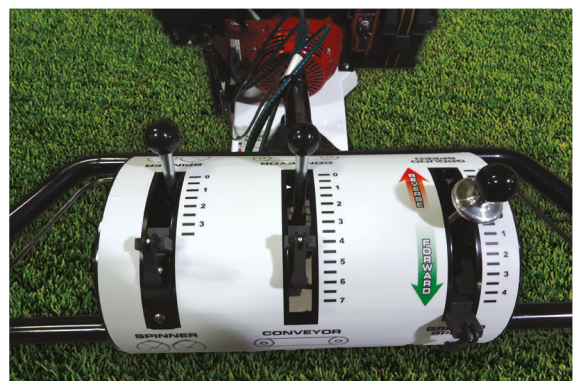

DAKOTA

Campey
TURF CARE SYSTEMS
QUALITY GROUND CARE EQUIPMENT

OFFICIAL
DAKOTA
DISTRIBUTOR
campeyturfcare.com

DAKOTA

310

The Dakota 310 is designed to ensure you can take Dakota's renowned spread anywhere. The small and very manoeuvrable dual spinner topdresser has a six-metre wide spread that can be infinitely varied using the individual and controls, making it perfect for spreading sand, rubber crumb and other top dressings on sports surfaces wherever they're located.

Specification

Spreading width	up to 6m (minimum spread width 2.40m)
Hopper size	0.91m (L) x 0.86m(W) x 0.45m(H)
Hopper load height	0.96m
Hopper capacity heaped)	0.29m ³ (level) - 0.34 ³ (heaped) (15cm heaped)
Weight (approx)	363kg unladen
Engine	Honda GX340
Tyre size	18 x 9.50 x 8