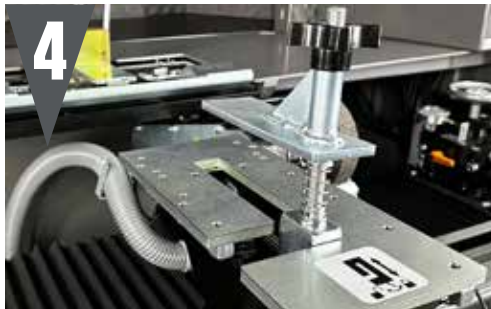

# 653 | ACCU-MASTER SPIN & RELIEF REEL GRINDER

**ACCU-TOUCH 3 CONTROL**

**ACCU-REEL SELECTOR**

**CYLINDER HEIGHT STOP**

**FRONT ROLLER CLAMP**

**COUNTER-BALANCED SPIN DRIVE**

**ACCU-POSITIONING GAUGE**

**ROBUST GRINDING HEAD & RELIEF ASSEMBLY**