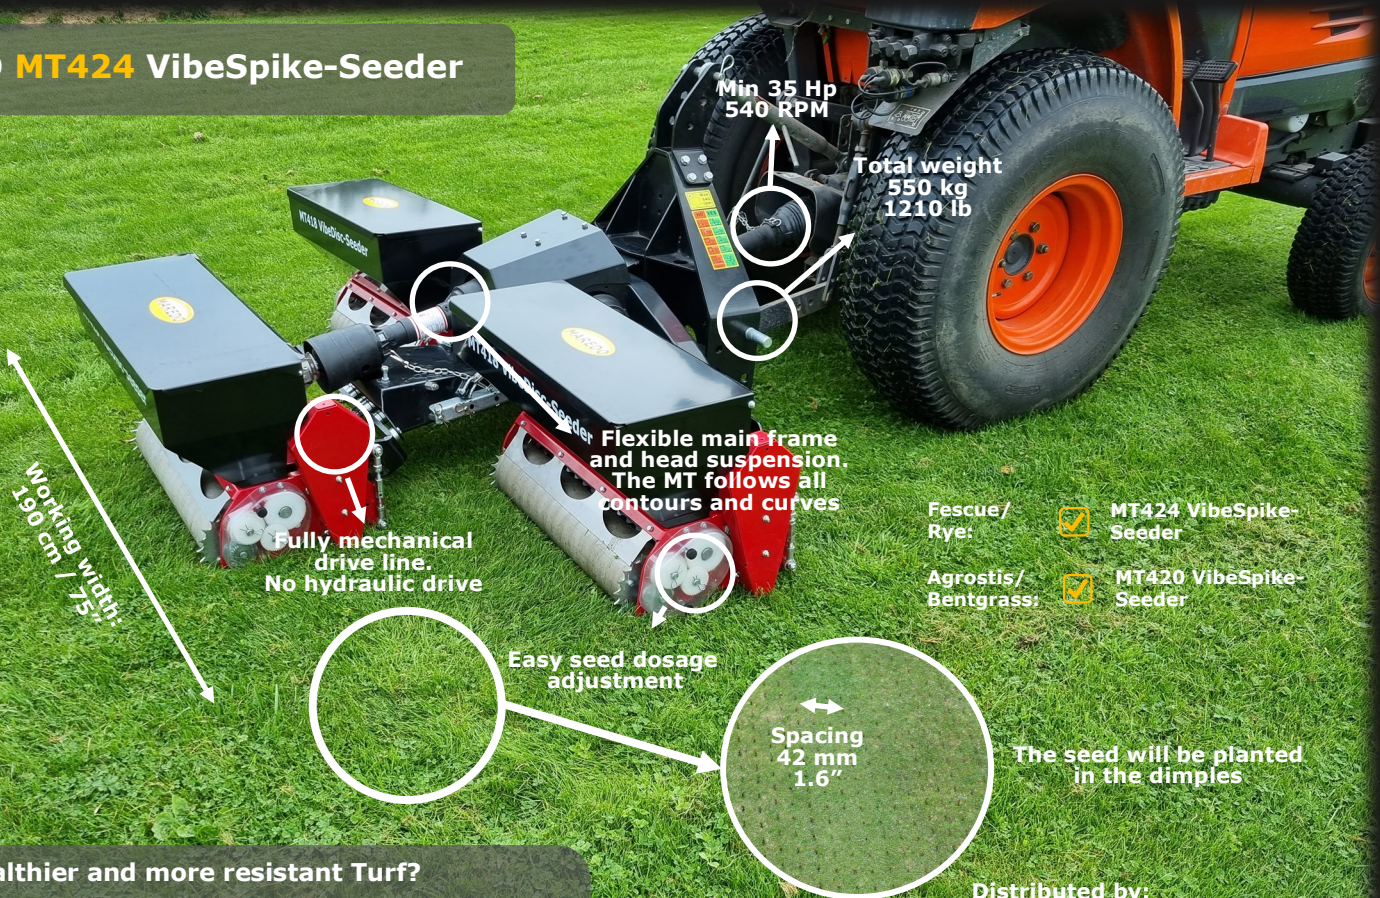

MAREDO MT424 VibeSpike-Seeder

Working width:
190 cm / 75"

- Fescue/ Rye: MT424 VibeSpike-Seeder
- Agrostis/ Bentgrass: MT420 VibeSpike-Seeder

Need healthier and more resistant Turf?

The MAREDO MT424 VibeSpike-Seeder helps reaching that goal! The unique design helps planting the seed, helping it to germinate in a safe environment. Vibratory spike sections create a pattern of dimples. Right behind it the seeds are dropped by the dosing shaft. A brush will help the seed to reach the dimples.