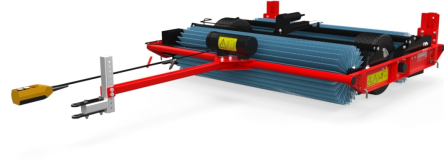

Speed-Brush (firm)

The towed Speed-Brush uses land drive to rotate the two independent bristle brushes against the direction of travel. The sweeping action works sand & other materials into holes / grass sward making the surface immediately playable. The brushes can be angled to move material inwards.

Specifications

SKU	142.140.014
Working width (m)	1.4
Working width (inch)	55.1
Max. Working speed (km h)	15
Max. Working speed (mph)	9.3
Weight (kg)	181
Weight (lbs)	399
Max. capacity (m ² hr)	21000
Max. capacity (ft ² hr)	226042
Type of brush	Powered brushes