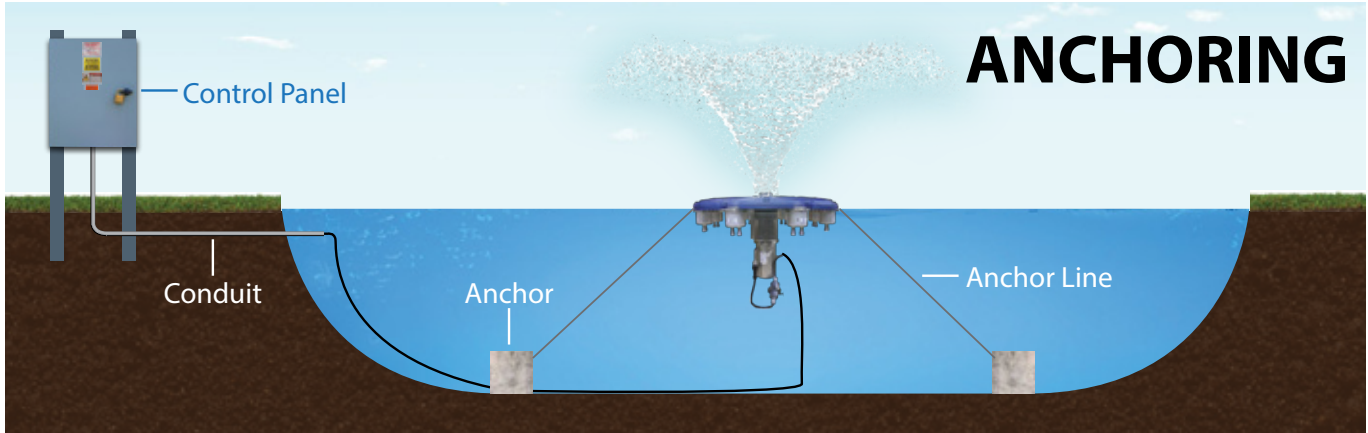

MASTERS SERIES

INSTALLATION

CONTROL PANEL