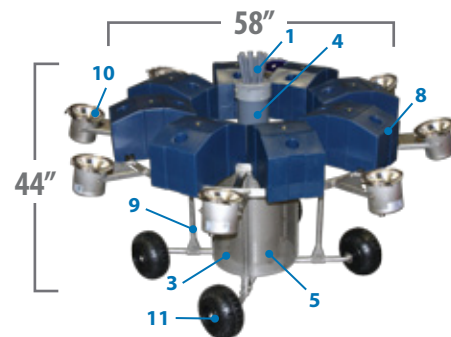

MASTERS SERIES

LAKewood

BASIC FLOW PATTERN (BFP)

VERTICAL ONLY

HORSEPOWER	1	2	3 & 3½	5	7½	10
HT x DIA ft	7 x 18	9 x 24	11 x 30	15 x 36	16 x 40	16.5 x 50
ELECTRICAL RATING Ph VOLTAGE AMPS	1 120 19	1 208-240 12.6	1 (3½HP) 208-240 15.2	1 208-240 27.1	1 220-240 42	1 220-240 60
	3 208-240 9.6	3 208-240 6.3	3 (3HP) 208-240 10.1	3 208-240 18	3 208-240 26.4	3 208-240 36
	3 208-240 5.4	3 440-480 3.1	3 (3HP) 440-480 5.1	3 440-480 9	3 440-480 13.2	3 440-480 18
HT x DIA m	2.1 x 6.7	2.7 x 8.2	3.3 x 9.1	4.6 x 11.6	4.9 x 12.2	5 x 15.2
ELECTRICAL RATING Ph VOLTAGE AMPS	1 220-230 8	1 208-230 10.5	1 220-230 19	1 208-230 24	3 380-415 12	3 380-415 18
	3 380-415 2.6	3 380-415 3.7	3 380-415 5	3 380-415 8		

MASTERS SERIES® DESIGN TYPES

**1 - 5 HP Masters Series
Vertical Design**
(Min. Operating Depth - 3ft.)

**7.5 - 10 HP Masters Series
Cart Design**
(Min. Operating Depth - 4ft.)

- 1 - Interchangeable nozzles
- 2 - Low profile float design with recessed pockets for LED & RGBW Lighting
- 3 - Stainless steel intake screen
- 4 - Patented, high-efficiency molded composite impeller system
- 5 - Exclusive custom-designed oil-cooled energy efficient motors with stainless steel motor housing and top plate

MASTERS SERIES

INSTALLATION

CONTROL PANEL

CONTROL PANEL COMPONENTS

- Outdoor rated, lockable enclosure constructed of galvanized steel powder coated gray
- Standard enclosure size 16" x 16" x 6" for 1-5HP and 24" x 20" x 6" for 7.5-10HP (1Ph) 30" x 24" x 8" for 7.5-10HP (3Ph)
- Overcurrent protection
- Ground fault protection
- Motor contactor and overload
- Capacitors (single phase only)
- Digital timers with battery backup
- LED lighting circuit included in all control panels
- Custom Control Panels for multiple units and options available