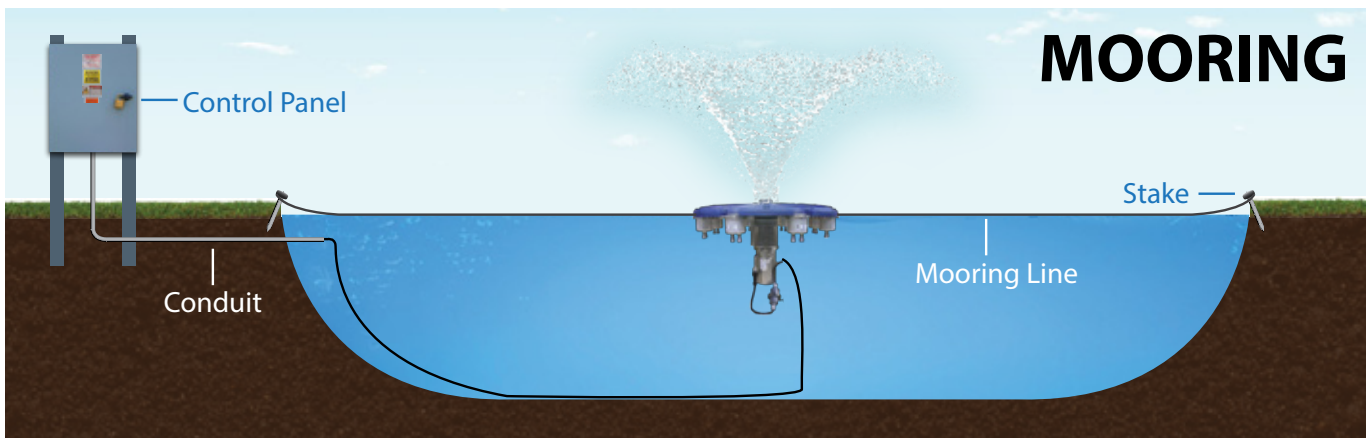

MASTERS SERIES

INSTALLATION

CONTROL PANEL