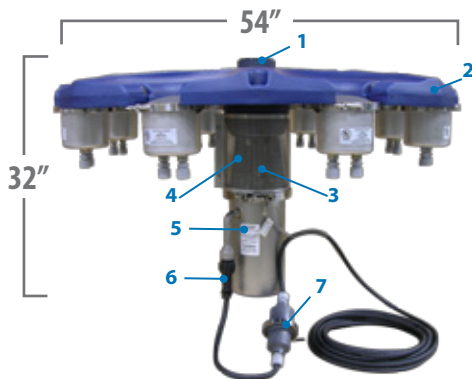

MASTERS SERIES® DESIGN TYPES

**1 - 5 HP Masters Series
Vertical Design**
(Min. Operating Depth - 3ft.)

**7.5 - 10 HP Masters Series
Cart Design**
(Min. Operating Depth - 4ft.)

- 1 - Interchangeable nozzles
- 2 - Low profile float design with recessed pockets for LED & RGBW Lighting
- 3 - Stainless steel intake screen
- 4 - Patented, high-efficiency molded composite impeller system
- 5 - Exclusive custom-designed oil-cooled energy efficient motors with stainless steel motor housing and top plate

- 6 - AquaLock Connector (ALC) electrical quick disconnect
- 7 - Exclusive underwater cable disconnect
- 8 - Individual high density polyethylene floats are in-water adjustable
- 9 - Rugged stainless steel compact cart design
- 10 - Adjustable Night Glow LED or RGBW Lighting
- 11 - Oversized floatation type tires for ease of launching

MASTERS SERIES

INSTALLATION

CONTROL PANEL

CONTROL PANEL COMPONENTS

- Outdoor rated, lockable enclosure constructed of galvanized steel powder coated gray
- Standard enclosure size 16" x 16" x 6" for 1-5HP and 24" x 20" x 6" for 7.5-10HP (1Ph) 30" x 24" x 8" for 7.5-10HP (3Ph)
- Overcurrent protection
- Ground fault protection
- Motor contactor and overload
- Capacitors (single phase only)
- Digital timers with battery backup
- LED lighting circuit included in all control panels
- Custom Control Panels for multiple units and options available