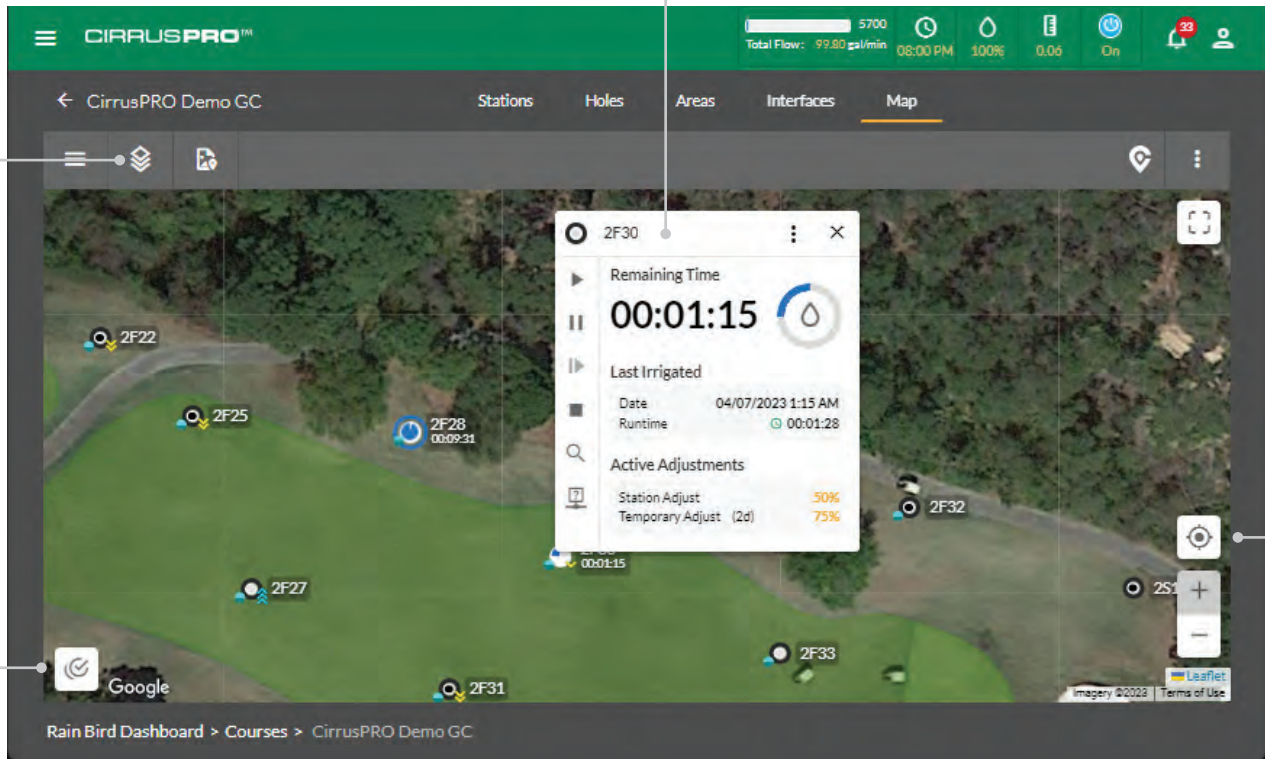

SOFTWARE HIGHLIGHTS

- Custom course, hole and station names
- Programming in seconds, minutes and hours
- Runtime control through System Level Water Budget, Program Adjust, Schedule Adjust, Schedule Level Temporary Adjust, Program Level Temporary Adjust, Station Level Temporary Adjust as well as Station Adjust
- Detailed reports including: Station Runtime, Alarms and Warnings, Monthly Report Card, Monthly Flow, Flow Log Graph, Water Management, Yearly Water Consumption and Rainfall
- Weather data communication
- Automated email and texts for alarms
- Automatic weather-based adjustment from a wide range of weather source options
- User-selectable languages
- Configurable settings by user
- Make irrigation adjustments directly from the map
- Compatible with Rain Bird Golf Irrigation Systems

CUSTOM MAP LAYER ICONS

Check high-level information without selecting a station.

-  Identify stations with irrigation adjustments
-  View stations programmed for Cycle+Soak™
-  See remaining station time

STATION WINDOW

Map access offers important station information quickly and easily. Select any rotor on your map to access the station window. Then execute irrigation actions like starting, stopping, pausing and resuming a station. Users will see the time remaining, last time a station was irrigated, any active station adjustments, run and view diagnostics.

TROUBLESHOOT DIRECTLY FROM THE MAP

Eliminate the need for separate applications like MI or Freedom and quickly run irrigation or diagnostics in real time directly from the map.

IRRIGATE WITH PRECISE CONTROL