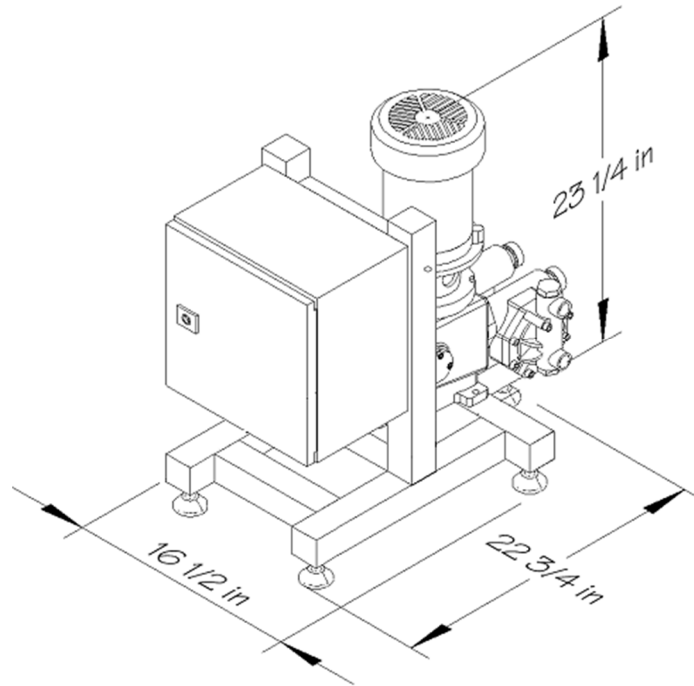

## General Description:

The W3-Series consists of one metering pump available in six different sizes, driven by an integral proportional control system. This system is designed to be furnished with a Data Industrial model 220 flow sensor, or using the on board opto-isolator, can be slaved off of the sensor on a package pump station. The pump is motor driven and controlled using the latest VFD technology. This system was created to be a simple, economical solution for reliable proportional injection. In the base model, the proportional rate is set simply by adjusting the knobs on the pump. If more features are desired, you can purchase the optional Watcher™ software package, and access the onboard computer with an ordinary Windows™ based laptop. With the Watcher software, you have access to many of the features of our larger systems, such as time and date settings, direct PPM rate setting, water and product usage logs, and several others. The system is ideal for grow-in applications and for those who want a simple yet state-of-the-art system on a limited budget.

## Specifications

Dimensions	16W x 23D x 23H
Frame Construction	304 Stainless Steel
Diaphragm	PTFE
Liquid end	Alloy 20
Seals	Viton A
Check valves	Alloy 20
Motor Type	230/480 3 phase provided by on board VFD.
Input Power	110-120VAC 1phase at 10 AMP
Pump capacity	18, 22, and 30 GPH simplex or duplex
Pressure max.	350psi 1.7 Bar
Weight	120 lbs